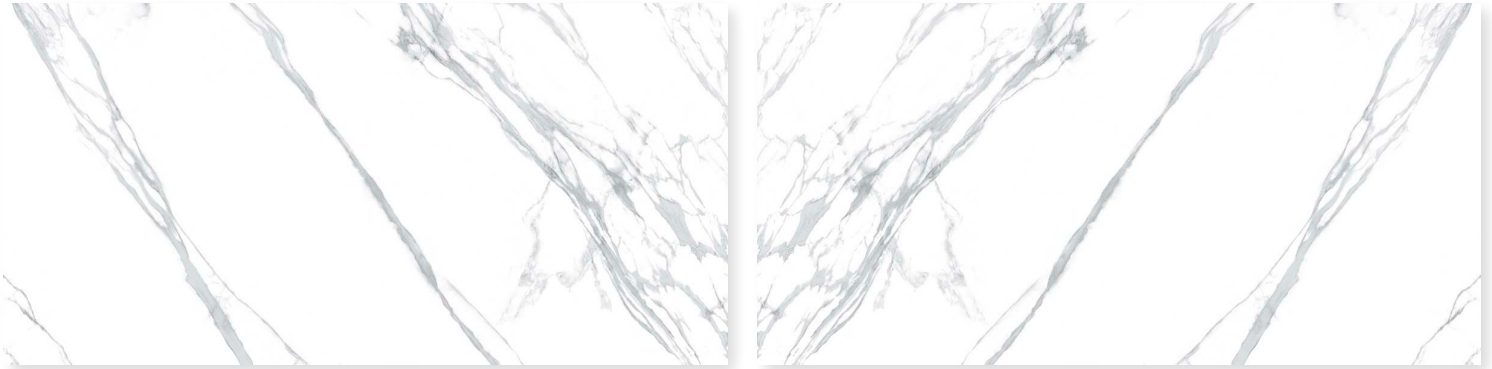

SIZE
600 X 1200 MM

SUPER WHITE

600 X 1200 MM
STATURIO SERIES
(GLOSSY)

SUPER WHITE

FINISH
STATURIO SERIES (GLOSSY)

SIZE
600 X 1200 MM

THUNDER WHITE

600 X 1200 MM
BOOKMATCH