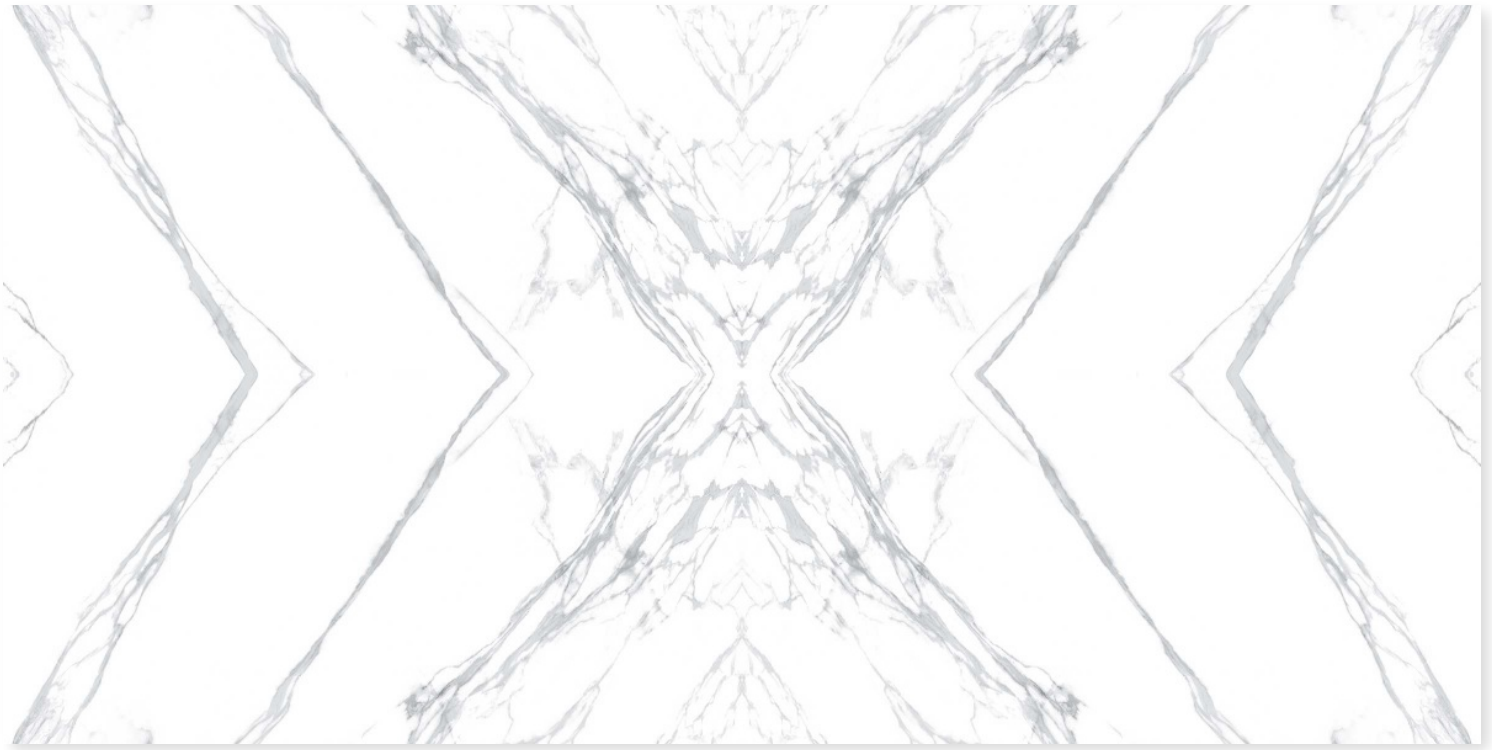

SIZE
600 X 1200 MM

SUPER WHITE

600 X 1200 MM
STATURIO SERIES
(GLOSSY)

SUPER WHITE

FINISH
STATURIO SERIES (GLOSSY)

SIZE
600 X 1200 MM

THUNDER WHITE

600 X 1200 MM
BOOKMATCH