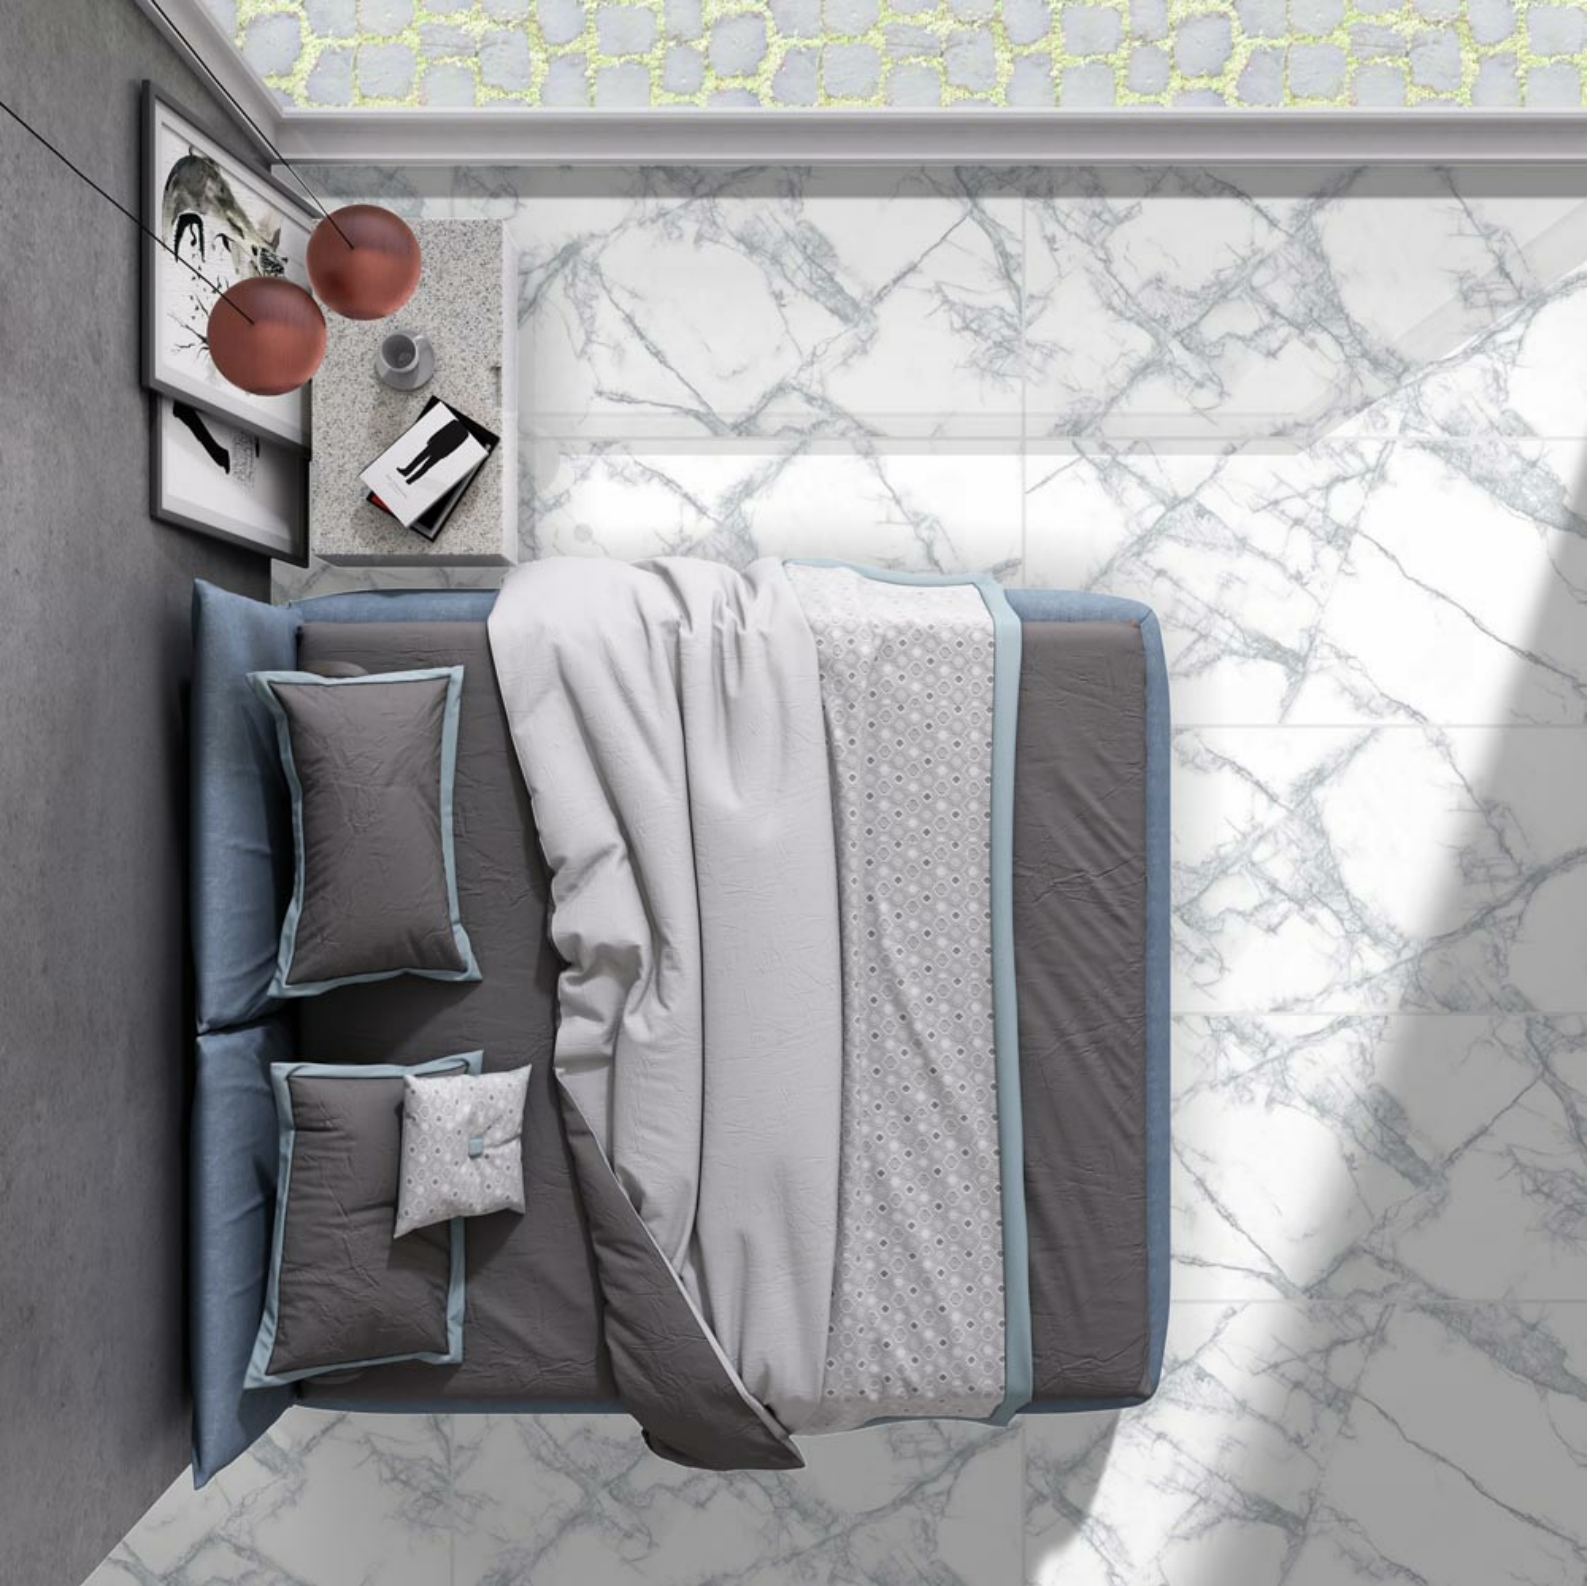

STATUARIO FANTASTICA

600 X 1200 MM
STATUARIO SERIES
(GLOSSY)