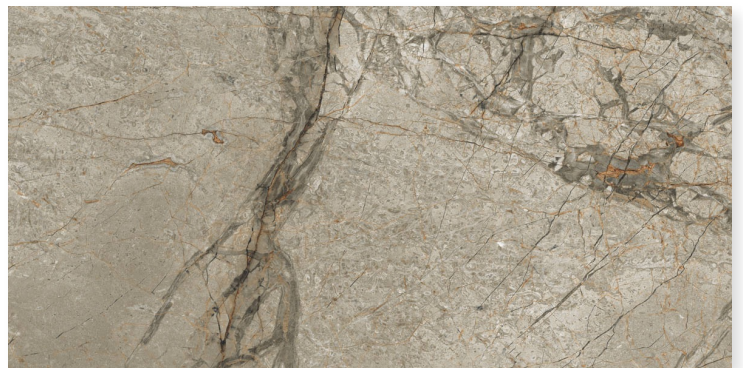

FINISH
MATT CARVING

SIZE
600 X 1200 MM

VALLEY NATURAL

FINISH
MATT CARVING

SIZE
600 X 1200 MM

VEINED CARARRA

FINISH
MATT CARVING

SIZE
600 X 1200 MM