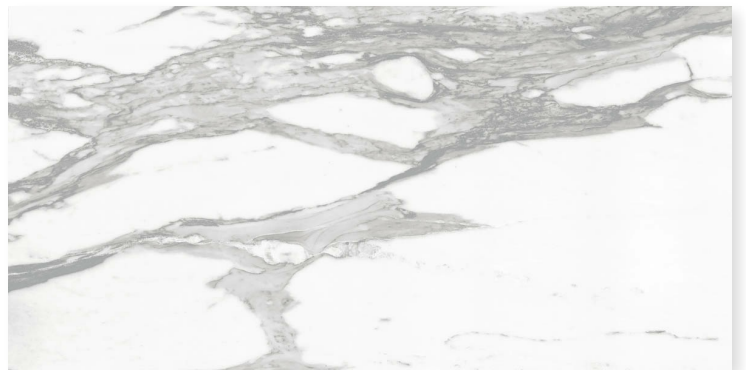

GREMBER WHITE

FINISH
MATT CARVING

SIZE
600 X 1200 MM