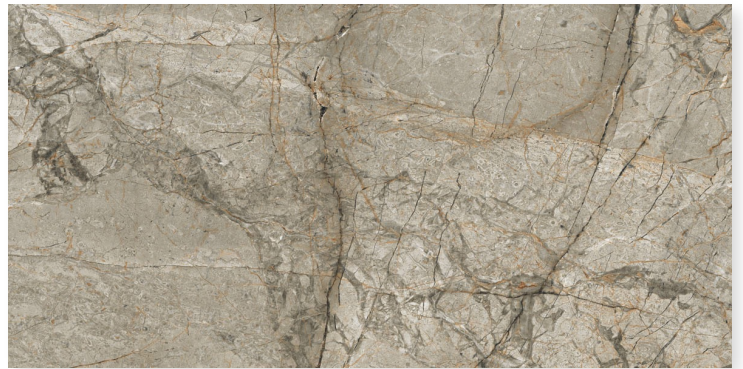

FINISH
MATT CARVING

SIZE
600 X 1200 MM

VALLEY NATURAL

FINISH
MATT CARVING

SIZE
600 X 1200 MM

VEINED CARARRA

FINISH
MATT CARVING

SIZE
600 X 1200 MM