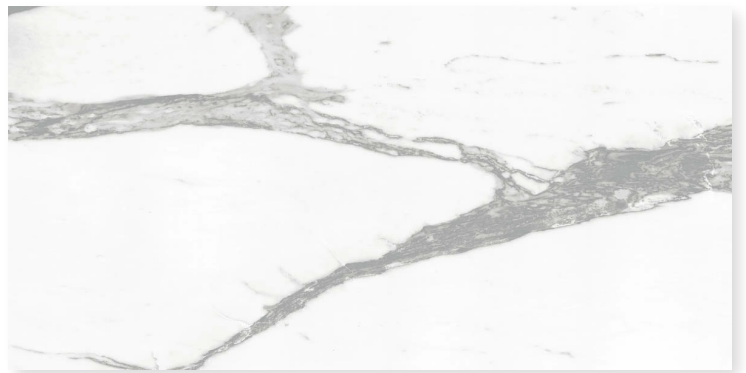

FINISH
MATT CARVING

SIZE
600 X 1200 MM

GREMBER WHITE

FINISH
MATT CARVING

SIZE
600 X 1200 MM

IMPERIAL BOTTOCHINO

FINISH
MATT CARVING

SIZE
600 X 1200 MM