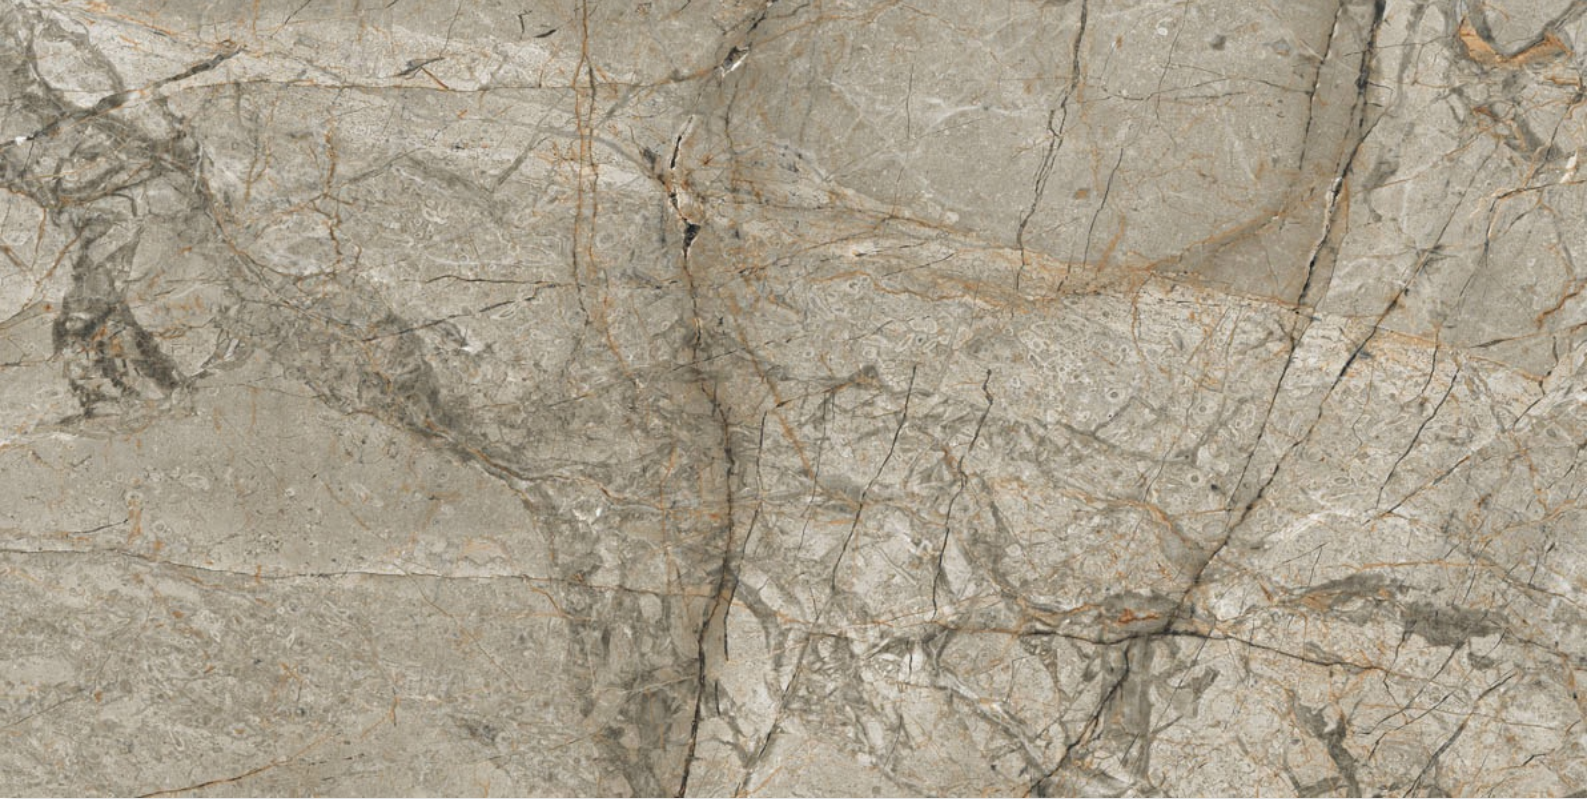

FINISH
MATT CARVING

SIZE
600 X 1200 MM

VALLEY NATURAL

FINISH
MATT CARVING

SIZE
600 X 1200 MM

VEINED CARARRA

FINISH
MATT CARVING

SIZE
600 X 1200 MM