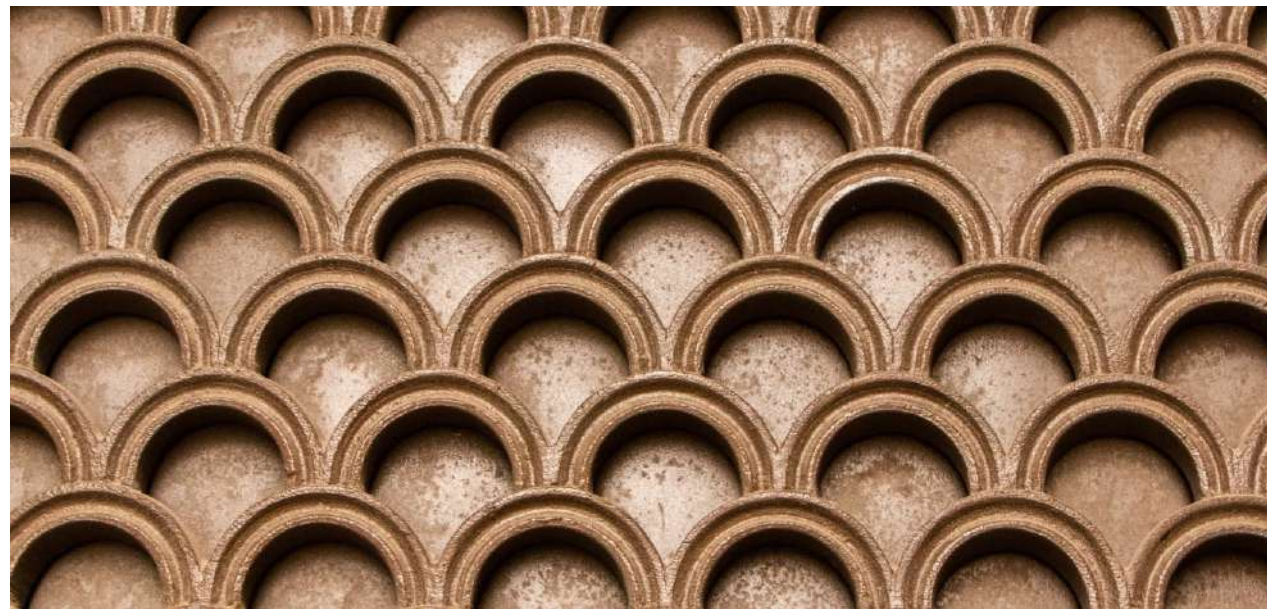

Series 3006 HL

Series	Size	Finish	Thickness	PCS/Box
3006	300x450mm	Matt	8mm	6
3046	300x450mm	Matt	8mm	6