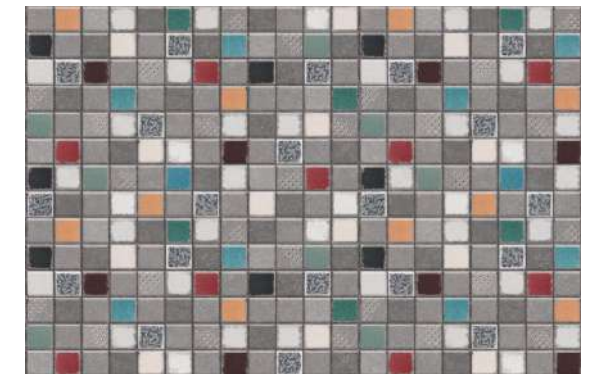

Series 3041 DK

Series 3001 HL

Series 3041 HL

Series	Size	Finish	Thickness	PCS/Box
3001	300x450mm	Matt	8mm	6
3041	300x450mm	Matt	8mm	6

Series 3023 LT

Series 3010 LT

Series 3023 HL

Series 3010 HL