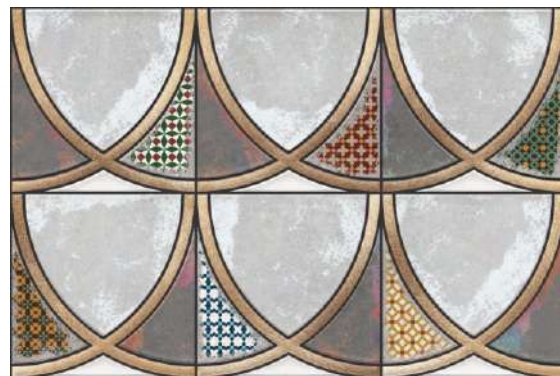

Series 3034 DK

Series	Size	Finish	Thickness	PCS/Box
3022	300x450mm	Matt	8mm	6
3034	300x450mm	Matt	8mm	6

Series 3016 LT

Series 3047 LT

Series 3016 HL

Series 3047 HL

Series 3016 DK

Series 3047 DK